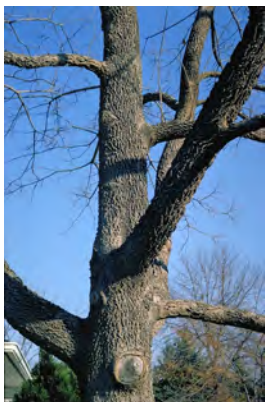

Wildlife Rating	High
Insect Concerns	Minor
Disease Concern	Minor
Wildlife Concerns	

Comments

Good city tree. Bark is corky. Nipple gall a common problem on the leaves but does not harm the tree. Bare root plants require sweating.